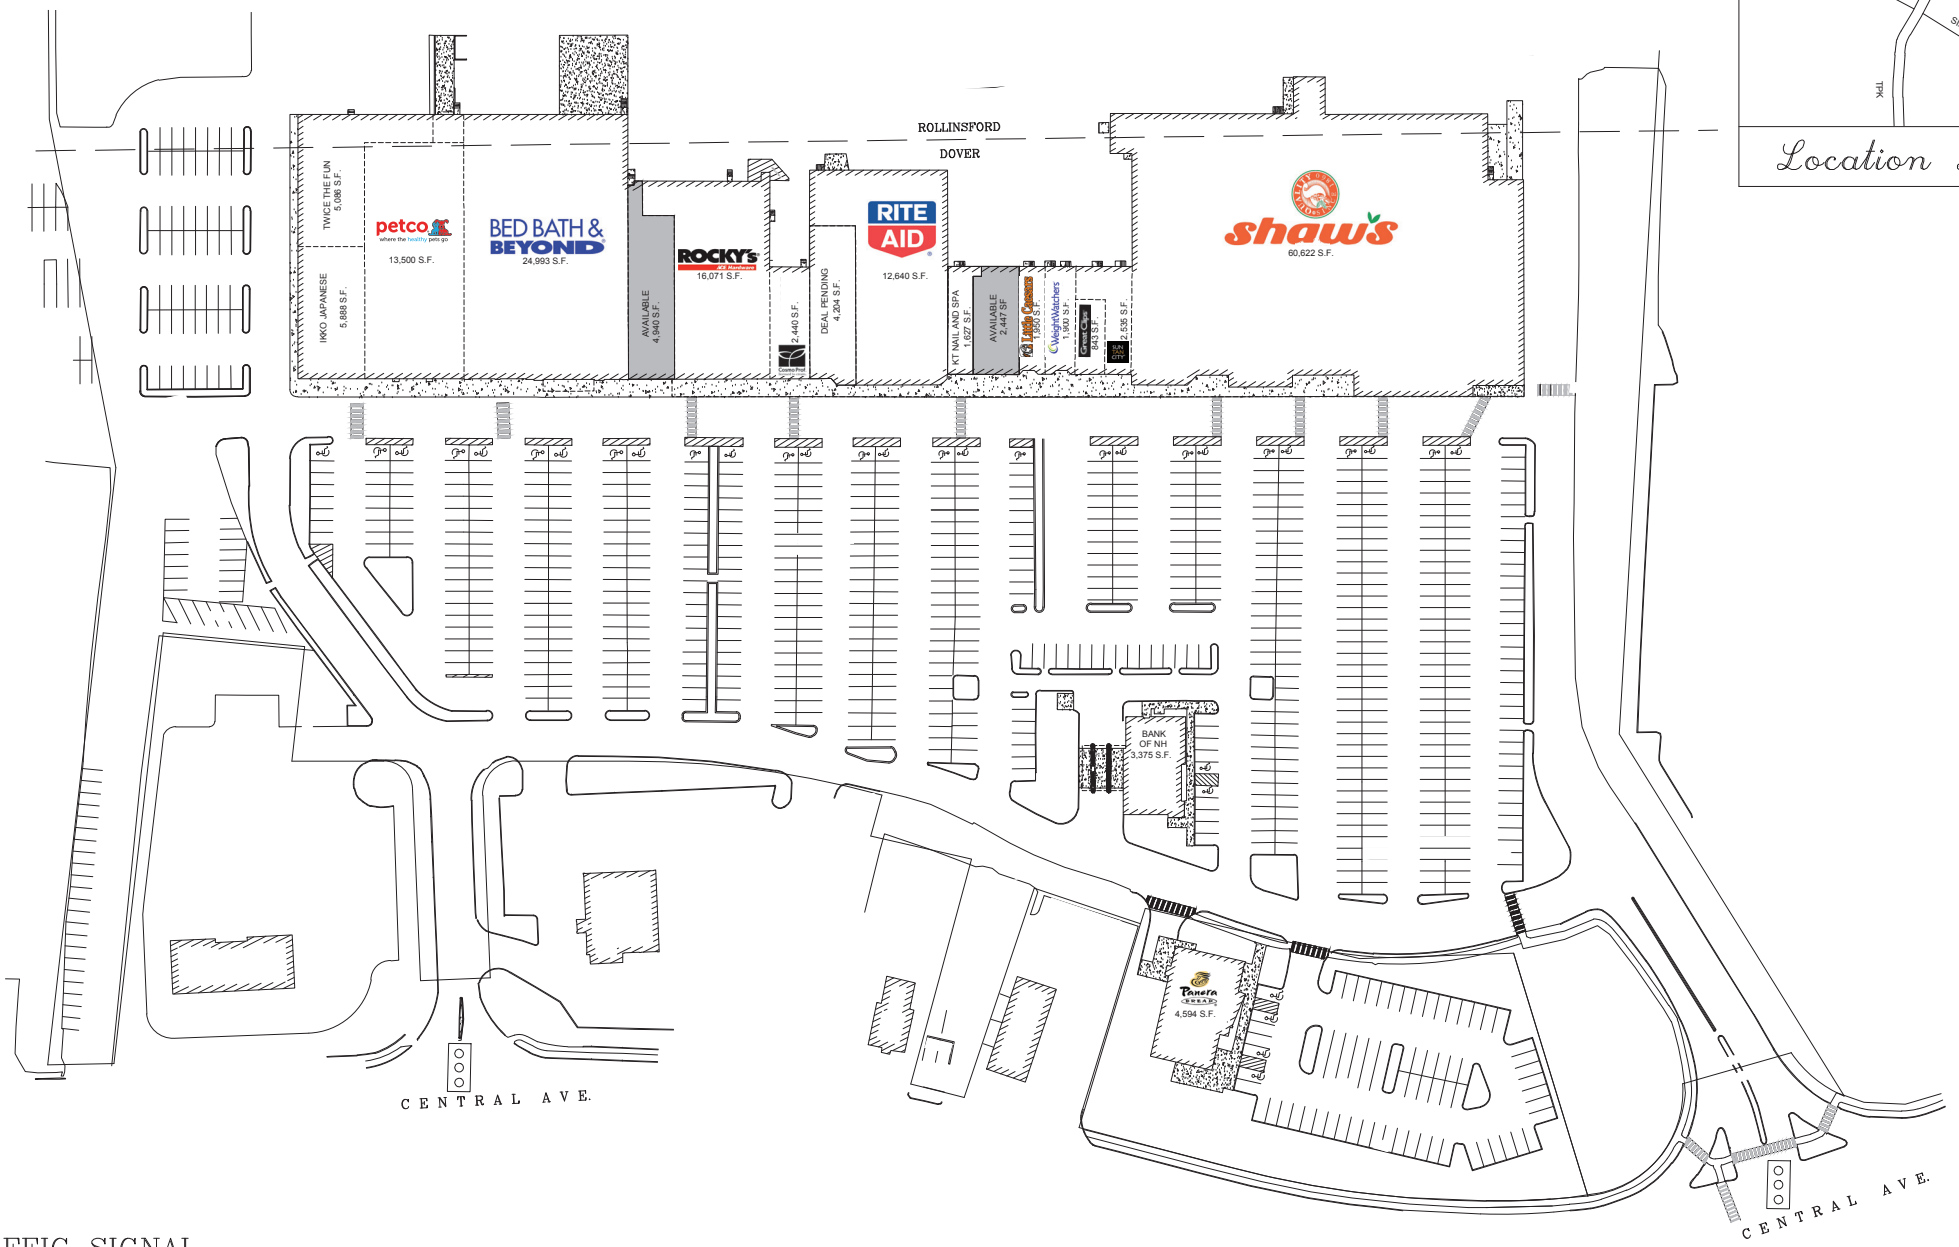

Location Map (n.t.s.)

LEGEND

DRAWN BY:	SVM	DATE:	JUNE 30, 2017
CHECKED BY:	WJD	DRAWING NO.:	LP-5
JOB NO.:	LP-6	SHEET	1 OF 1

LEASE EXHIBIT PLAN
AT
DOVER CROSSING
FOR
851 CENTRAL AVENUE, LLC
DOVER & ROLLINSFORD, NEW HAMPSHIRE